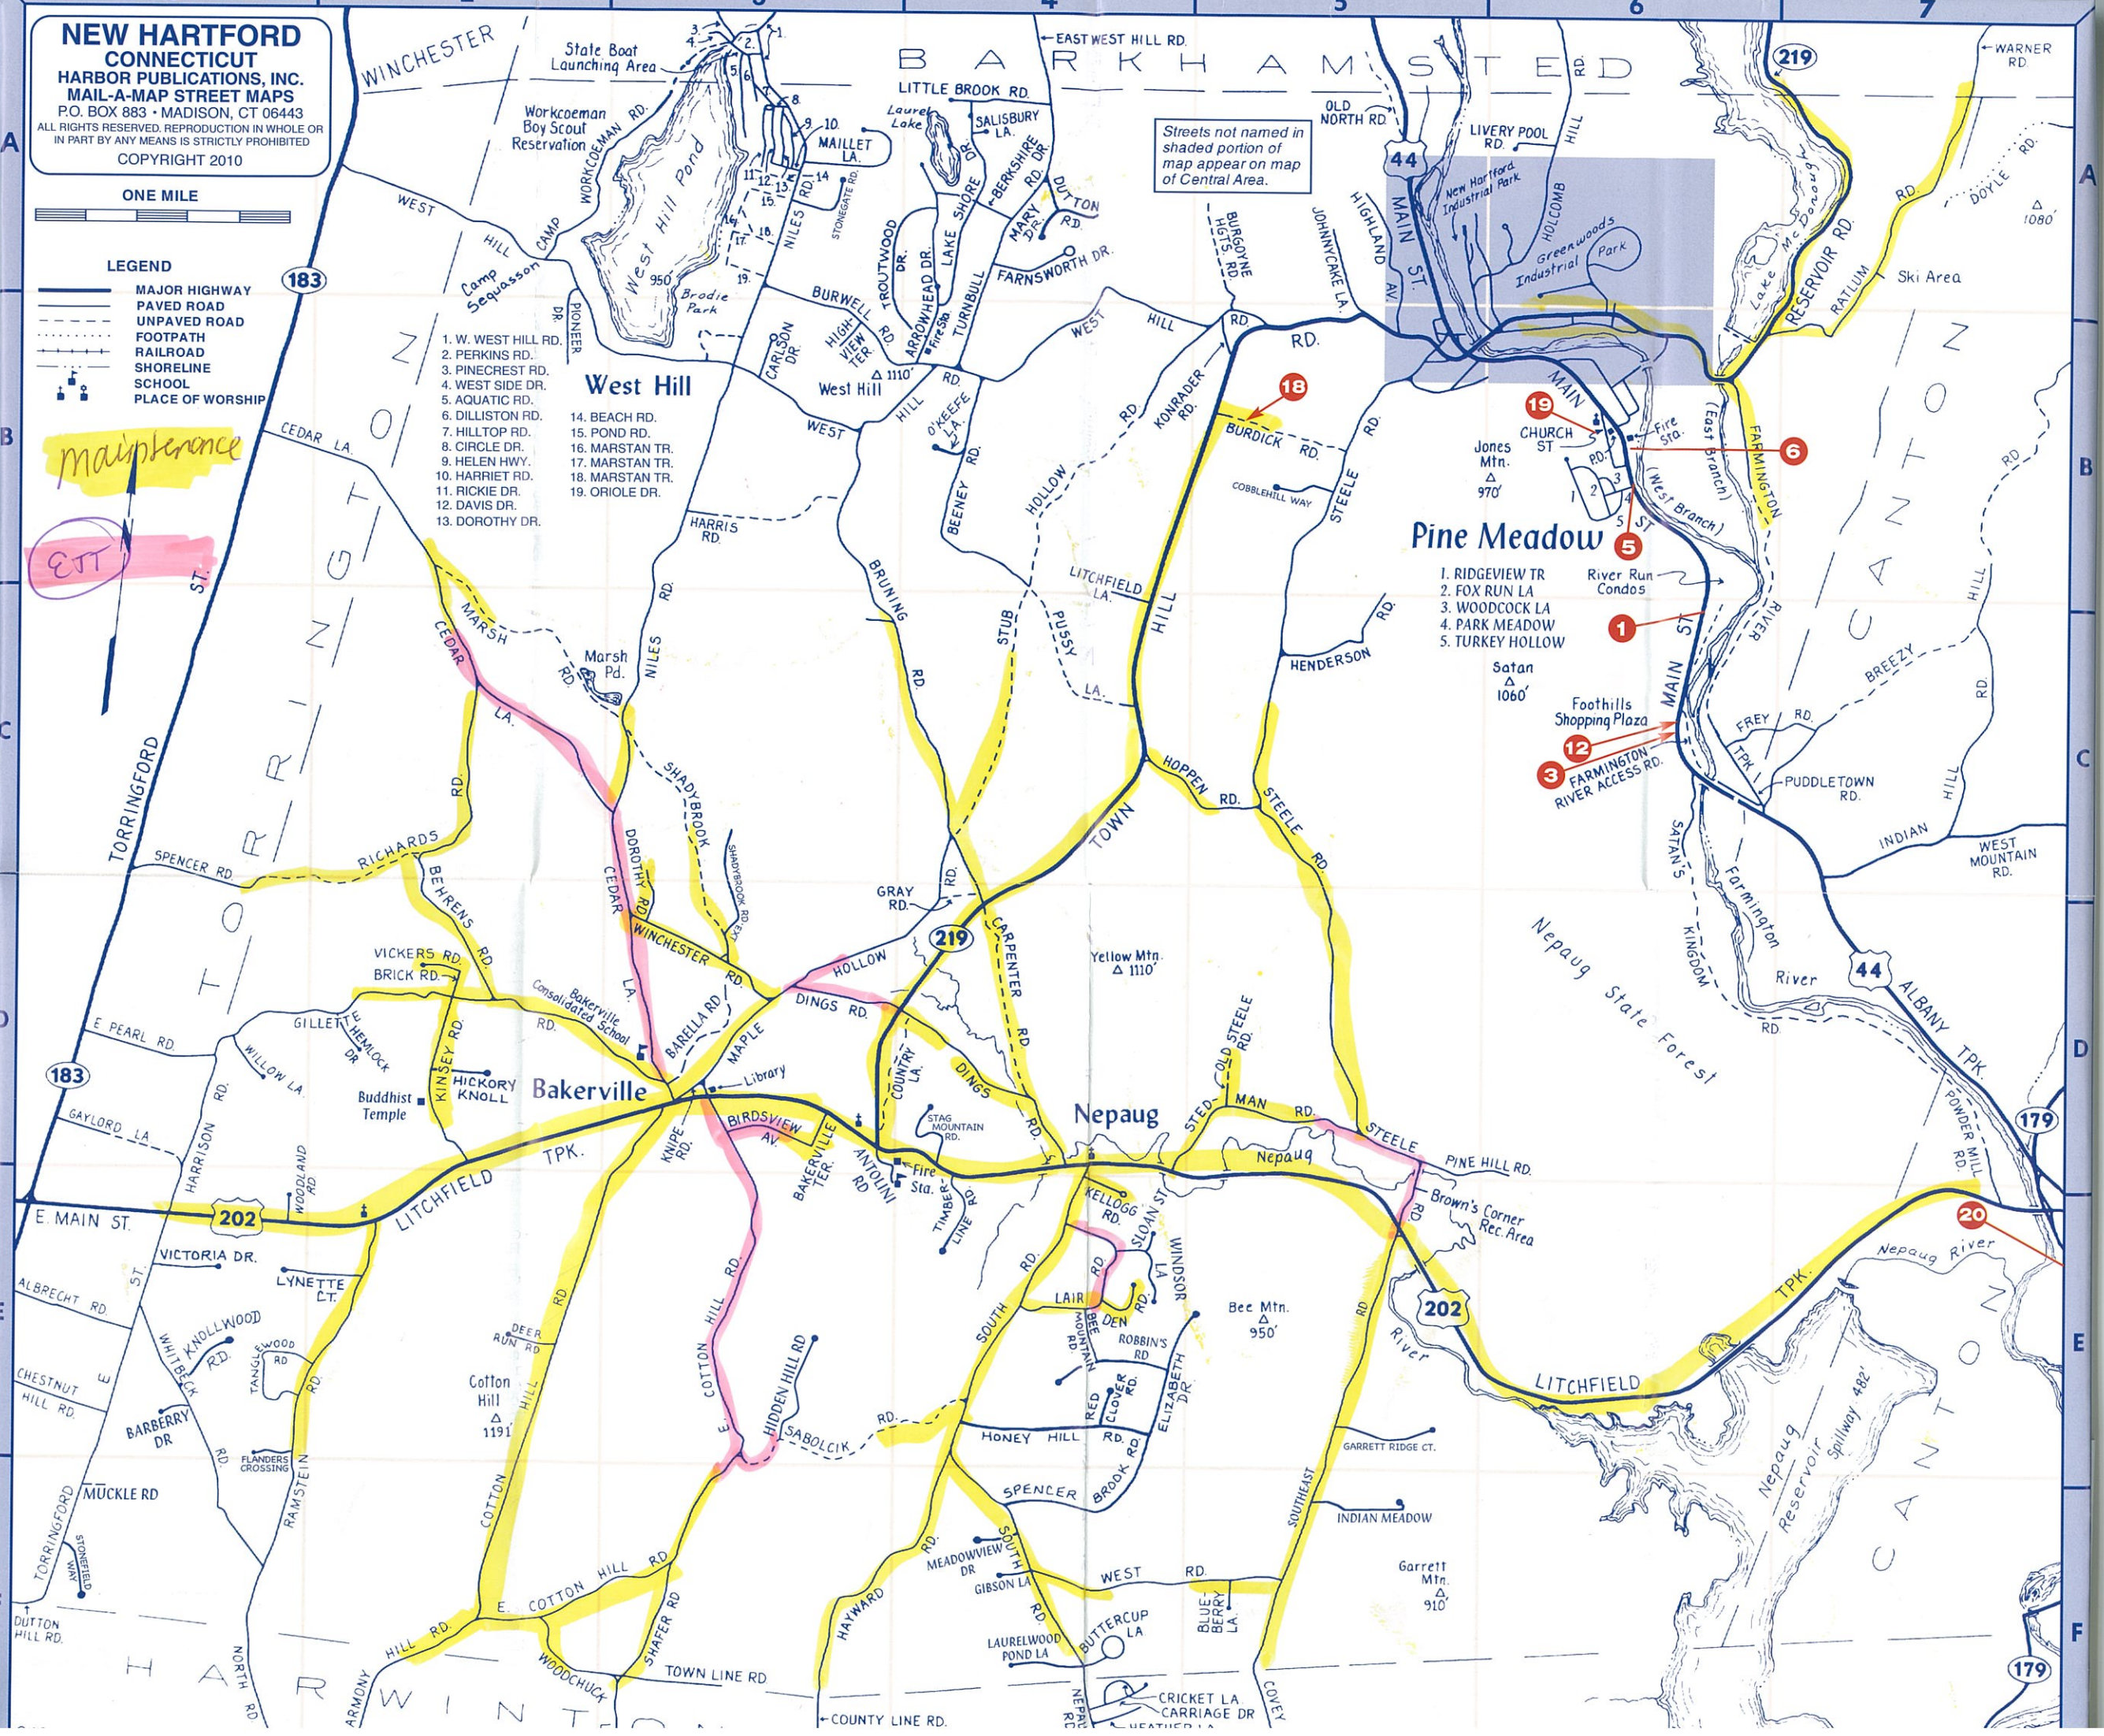

**LEGEND**

- MAJOR HIGHWAY
- PAVED ROAD
- UNPAVED ROAD
- FOOTPATH
- RAILROAD
- SHORELINE
- SCHOOL
- PLACE OF WORSHIP

*Maiphenance*  
*EJT*

- West Hill**
1. W. WEST HILL RD.
  2. PERKINS RD.
  3. PINECREST RD.
  4. WEST SIDE DR.
  5. AQUATIC RD.
  6. DILLISTON RD.
  7. HILLTOP RD.
  8. CIRCLE DR.
  9. HELEN HWY.
  10. HARRIET RD.
  11. RICKIE DR.
  12. DAVIS DR.
  13. DOROTHY DR.
  14. BEACH RD.
  15. POND RD.
  16. MARSTAN TR.
  17. MARSTAN TR.
  18. MARSTAN TR.
  19. ORIOLE DR.

Streets not named in shaded portion of map appear on map of Central Area.

183

202

179

183

202

179

**West Hill**

**Bakerville**

**Nepaug**

**Pine Meadow**

1. RIDGEVIEW TR
  2. FOX RUN LA
  3. WOODCOCK LA
  4. PARK MEADOW
  5. TURKEY HOLLOW
- Satan  $\Delta$  1060'

Jones Mtn.  $\Delta$  970'

Yellow Mtn.  $\Delta$  1110'

Bee Mtn.  $\Delta$  950'

Garrett Mtn.  $\Delta$  910'

219

44

179

179