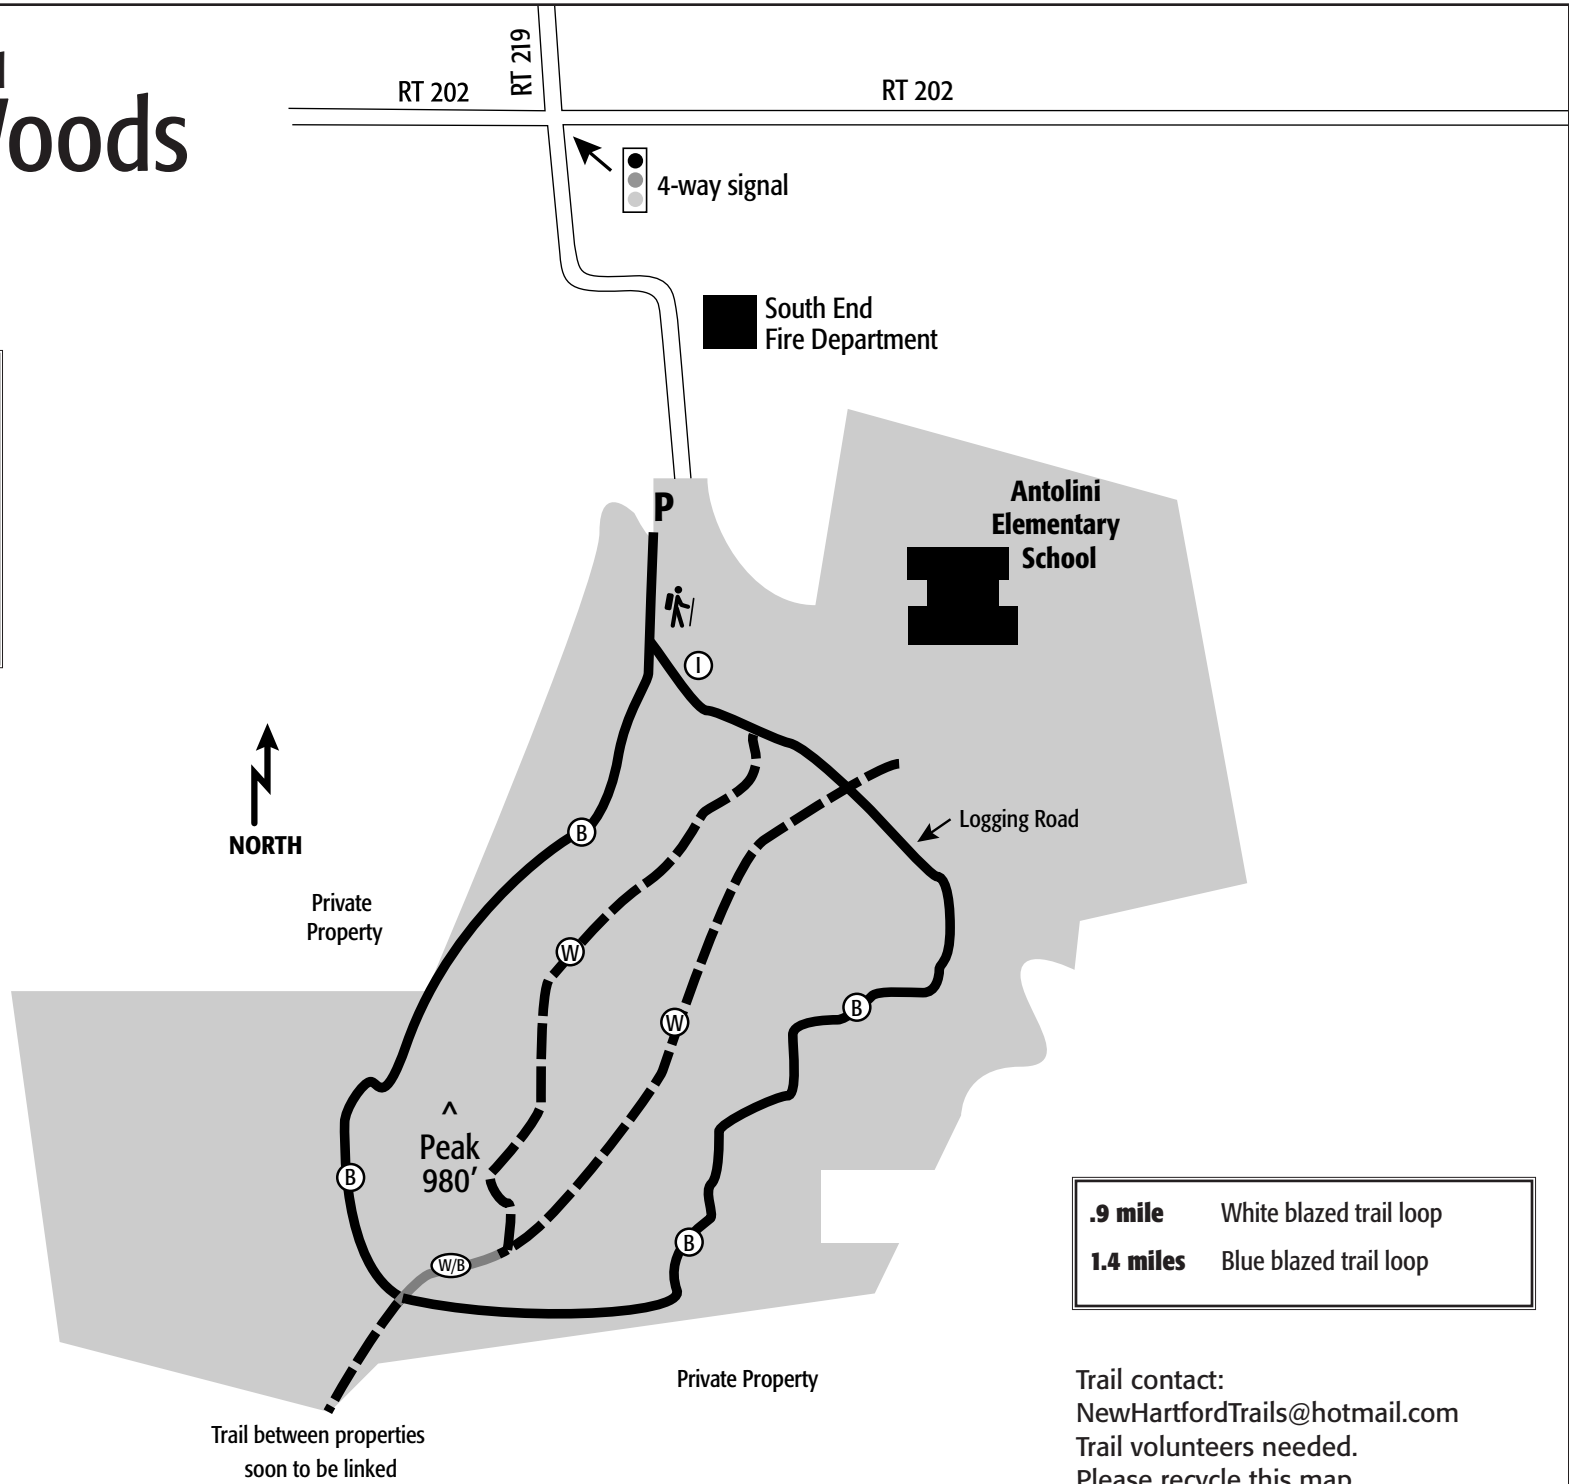

# Town of New Hartford Antolini Woods Hiking Area

**Legend**

- P Parking
- ⓘ Information
- 🚶 Trailhead
- ⊕ Cairn-Stone trail marker
- Ⓟ Blue blazed trail
- Ⓜ White blazed trail
- Ⓜ/Ⓟ White/Blue link trail

<b>.9 mile</b>	White blazed trail loop
<b>1.4 miles</b>	Blue blazed trail loop

Trail contact:  
[NewHartfordTrails@hotmail.com](mailto:NewHartfordTrails@hotmail.com)  
 Trail volunteers needed.  
 Please recycle this map.